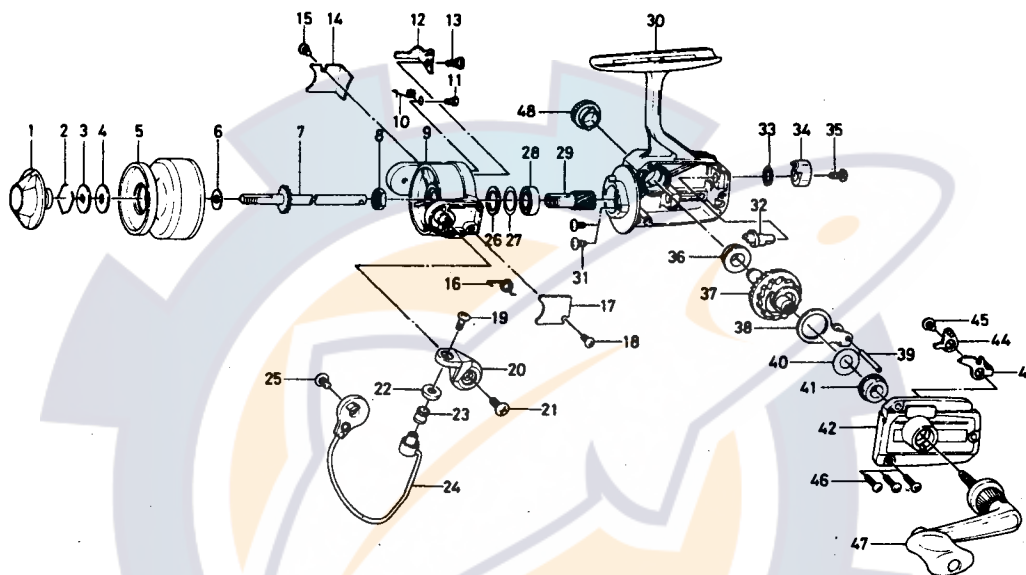

SPINNING REEL RB700

Key No.	Parts No.	Parts Name	Key No.	Parts No.	Parts Name
1	B67-9901	Drag knob	25	351-6102	Bail holder screw
2	170-7701	Drag washer retainer	26	B68-4401	Ball bearing ret. washer A
3	374-9802	Drag D washer	27	B67-8801	Ball bearing ret. washer B
4	374-3602	Disc washer	28	634-1301	Ball bearing
5	B68-5201	Spool	29	B62-5301	Pinion gear
6	372-3501	Spool washer	30	B68-4001	Body
7	B71-2301	Main shaft	31	351-1804	Ball bearing ret. washer screw
8	B67-9401	Rotor nut	32	B02-5501	Anti-reverse cam
9	B62-5502	Rotor	33	150-1751	Anti-reverse lever washer
10	B59-1201	Bail kick lever spring	34	B62-5201	Anti-reverse lever
11	353-8402	Bail kick lever spring screw	35	352-2502	Anti-reverse lever screw
12	B60-4201	Bail kick lever	36	B12-9002	Bearing
13	B59-1101	Bail kick lever screw	37	B68-4501	Drive gear
14	B60-4302	Bail kick lever cover	38	B02-6301	Oscillating slider
15	350-8913	Bail kick lever cover screw	39	B02-6601	Oscillating slider pin
16	B60-6701	Bail spring	40	373-7800	Drive gear washer
17	B60-3902	Bail spring cover	41	B12-9002	Bearing
18	350-8913	Bail spring cover screw	42	B68-4601	Body cover
19	B67-9301	Bail screw	43	B62-5901	Anti-reverse claw
20	B67-8901	Arm lever	44	B50-1201	Anti-reverse claw plate
21	351-6102	Arm lever screw	45	351-6102	Anti-reverse claw screw
22	B68-7901	Roller collar	46	351-1104	Body cover screw
23	250-1921	Line roller	47	B68-5001	Handle
24	B67-9001	Bail	48	B67-9801	Handle screw cap